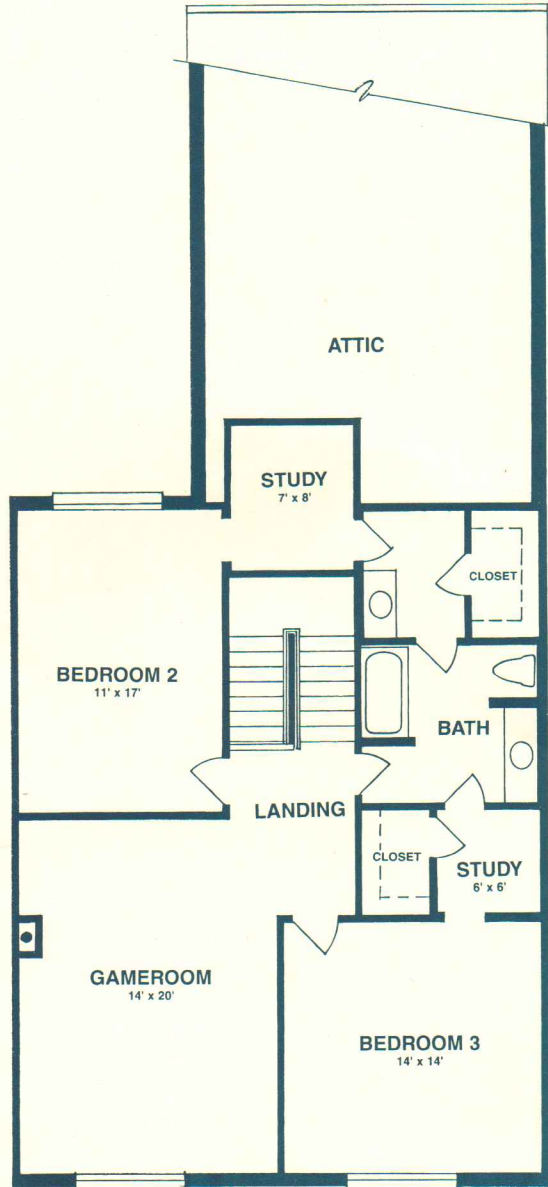

# Villas

LAKE <sup>at</sup> VISTA

Design Six Alt 4 - 2,519 Square Feet

## SECOND FLOOR

## FIRST FLOOR

PLAN 6 ALT 4

Three Bedrooms, two and a half Bathrooms,  
Gameroom

|                                   |                |
|-----------------------------------|----------------|
| 1 <sup>st</sup> Floor Living Area | 1,411 SF       |
| 2 <sup>nd</sup> Floor Living Area | 1,108 SF       |
| <hr/> Total Living Area           | <hr/> 2,519 SF |