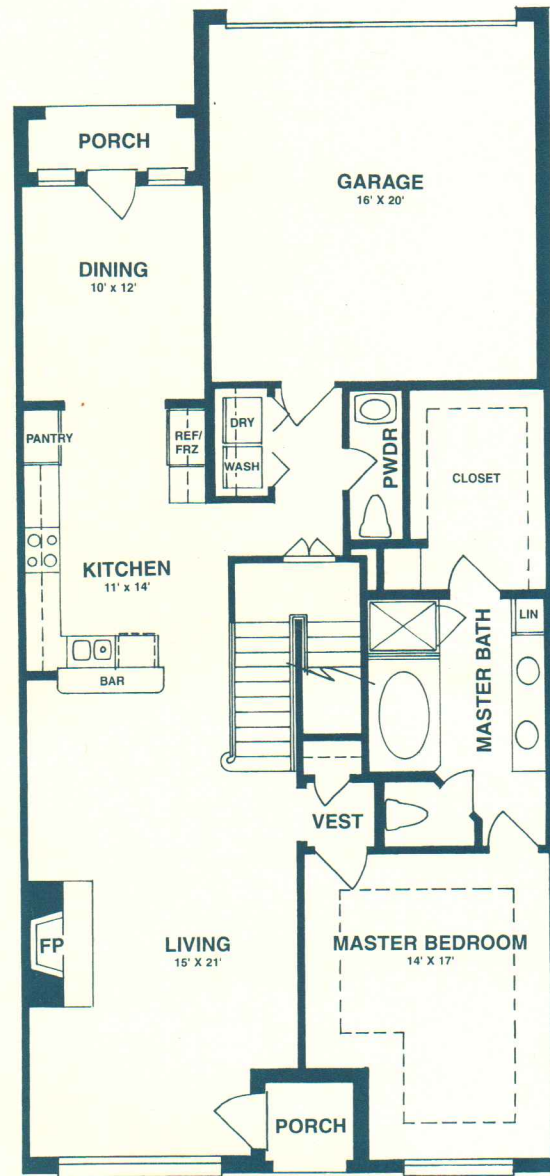

# Villas

LAKE <sup>at</sup> VISTA

Design Six Alt 4 - 2,519 Square Feet

## SECOND FLOOR

## FIRST FLOOR

PLAN 6 ALT 4

Three Bedrooms, two and a half Bathrooms,  
Gameroom

|                                   |                |
|-----------------------------------|----------------|
| 1 <sup>st</sup> Floor Living Area | 1,411 SF       |
| 2 <sup>nd</sup> Floor Living Area | 1,108 SF       |
| <hr/> Total Living Area           | <hr/> 2,519 SF |